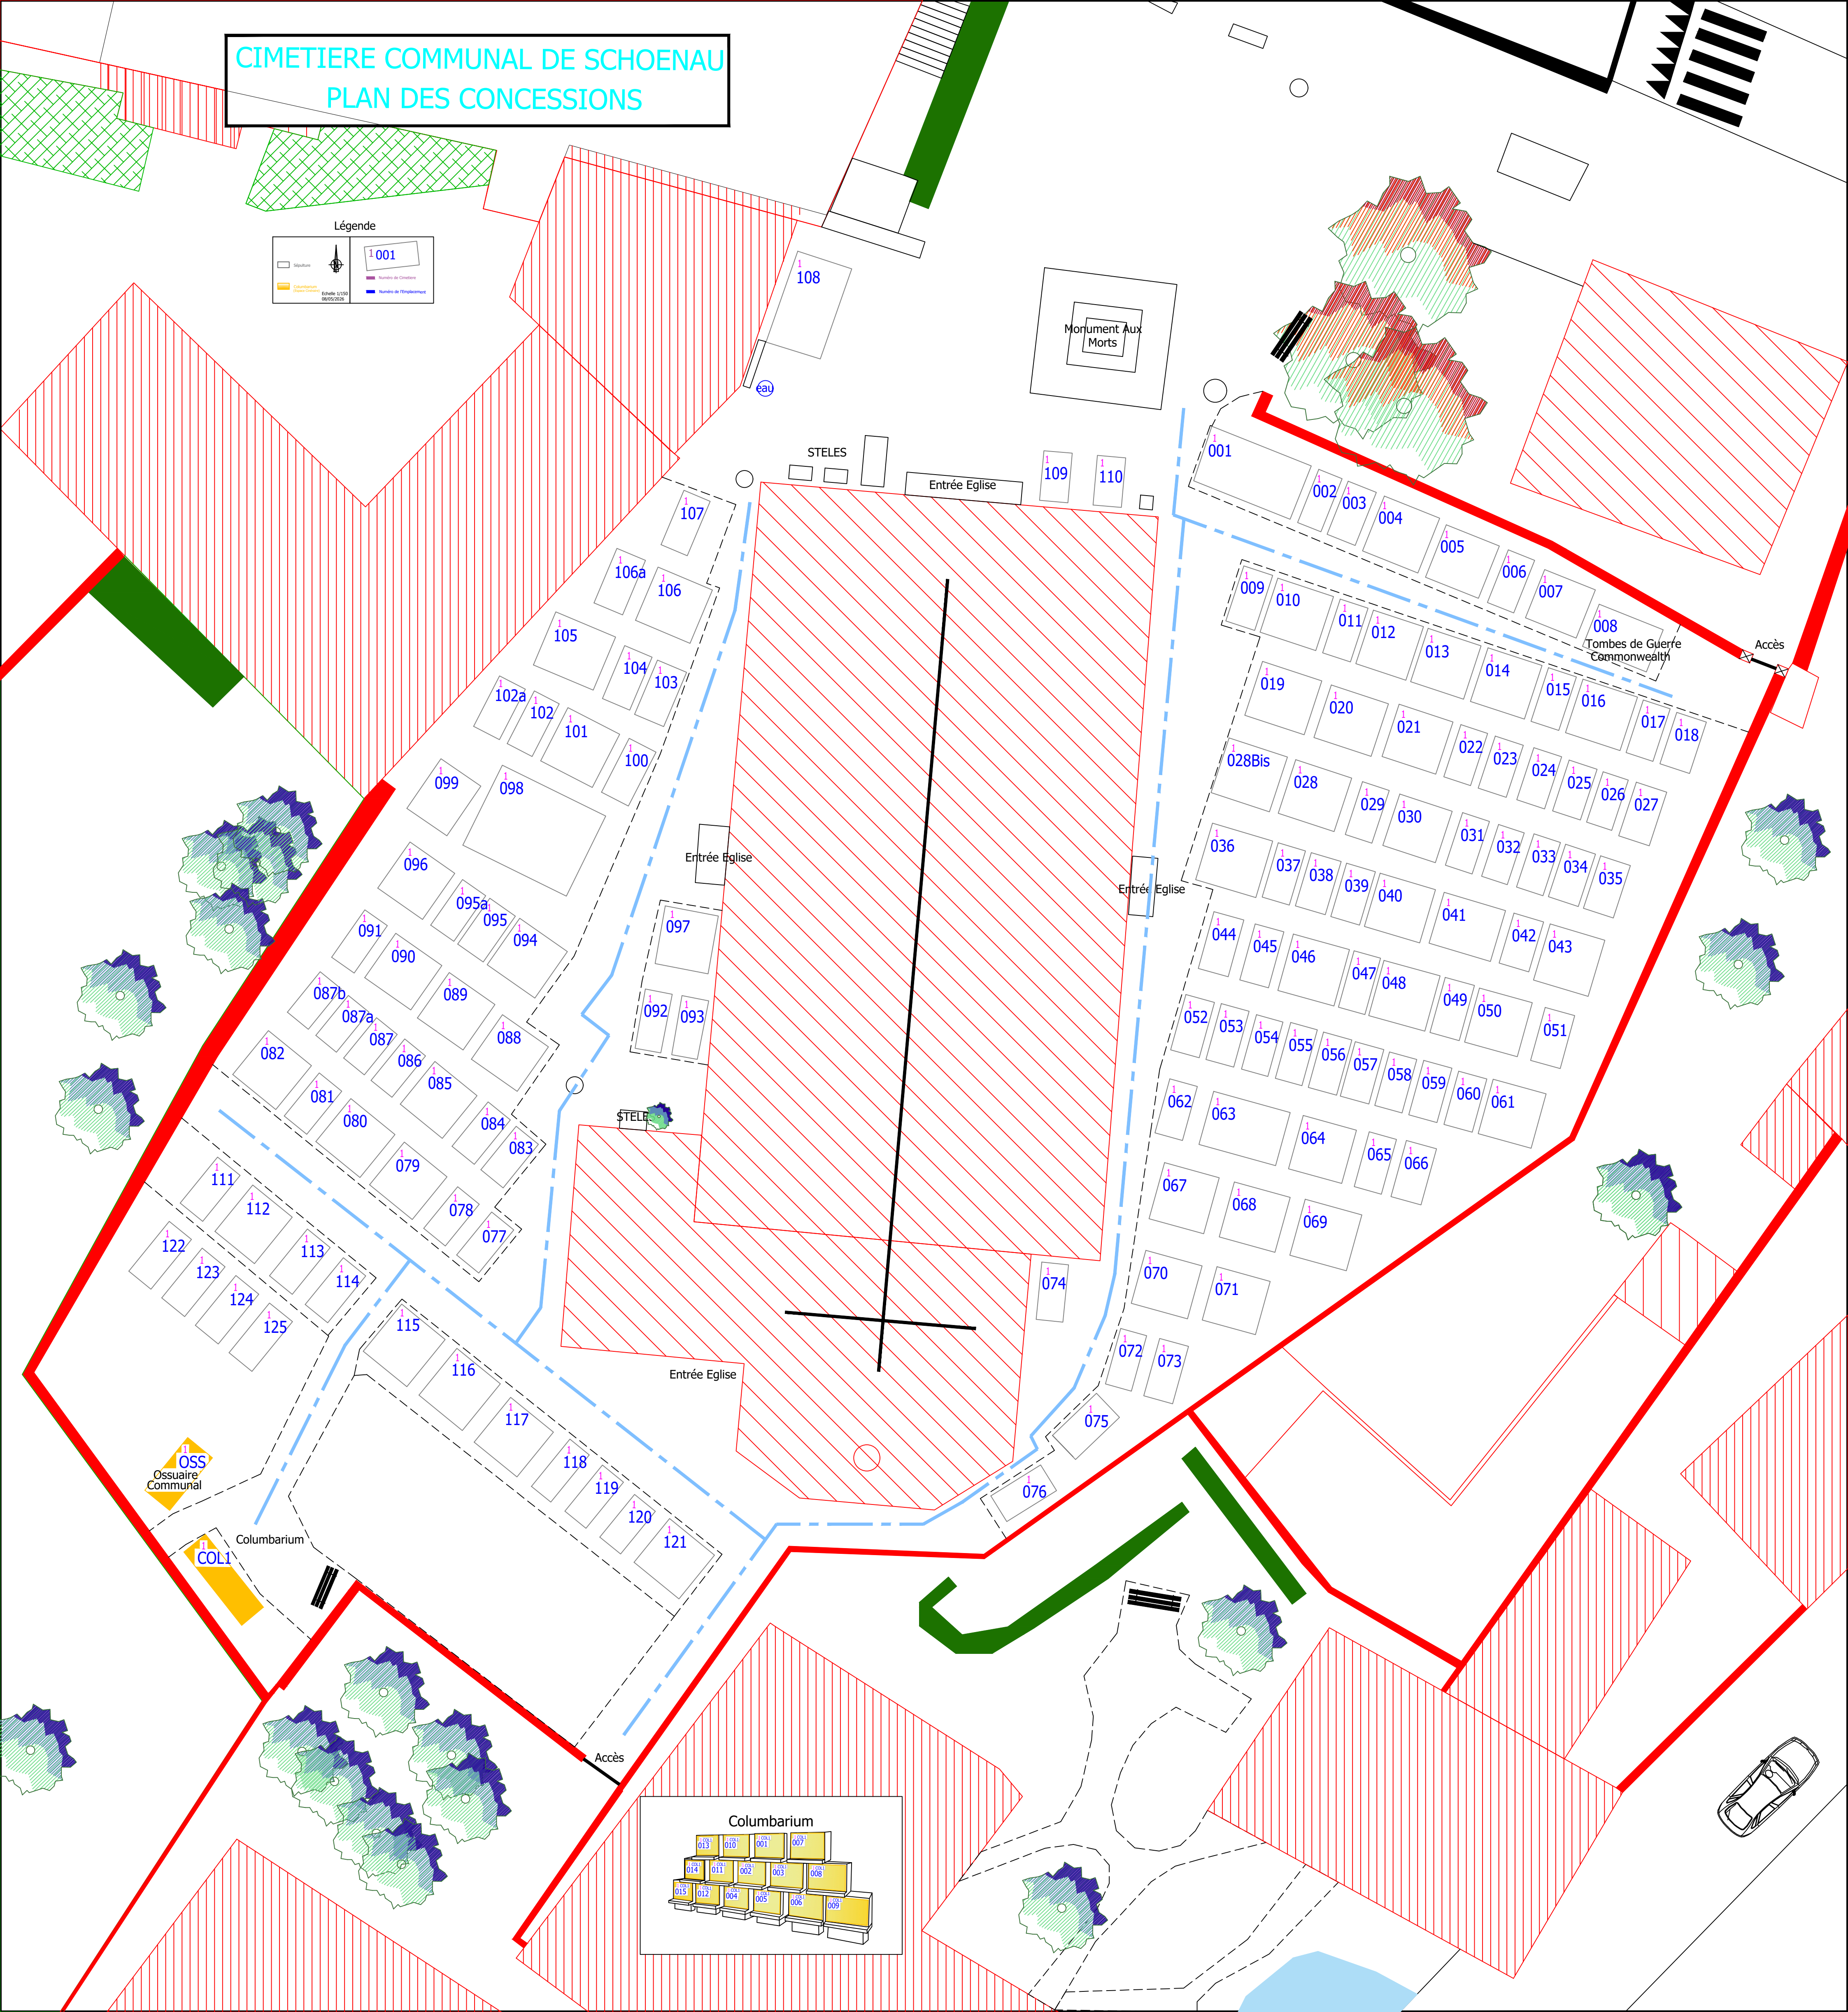

CIMETIERE COMMUNAL DE SCHOENAU PLAN DES CONCESSIONS

Légende

- Mobilier
- 001
- Nombre de Concessions
- Nombre de Plombes

OSS
Ossuaire
Communal

COL1
Columbarium

Columbarium

The inset diagram shows a grid of niches in the columbarium, numbered from 013 to 015 in the first row, 014 to 012 in the second row, and 011 to 009 in the third row.